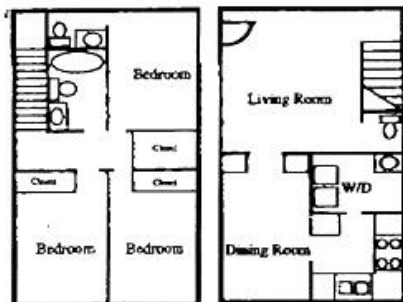

Floor Plan 2

2 BEDROOM / 1 BATH GARDEN
912 Square Feet

X *This Floor Plan is..*
UNAVAILABLE

2 bedrooms 1 bath
\$645 - \$670

(Prices and availability subject to change.)

Ridgetop Apartments

Call 931-359-3750

Availability and Pricing

Floor Plan 3

2 BEDROOM / 1.5 BATH TOWNHOUSE
967 Square Feet

X This Floor Plan is..
UNAVAILABLE

2 bedrooms 1.5 bath
\$695 - \$720

(Prices and availability subject to change.)

Floor Plan 4

3 BEDROOM / 2.5 BATH TOWNHOUSE
1,225 Square Feet

X This Floor Plan is..
UNAVAILABLE

3 bedrooms 2.5 bath
\$805 - \$830

(Prices and availability subject to change.)