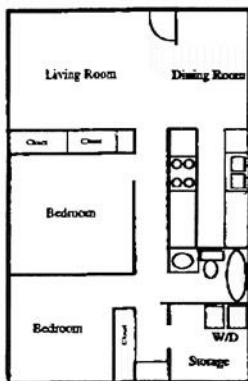

Ridgetop Apartments

Call 931-359-3750

Availability and Pricing

Floor Plan 1

1 BEDROOM / 1 BATH GARDEN
591 Square Feet

X *This Floor Plan is..*
UNAVAILABLE

1 bedroom 1 bath
\$505 - \$530

(Prices and availability subject to change.)

Floor Plan 2

2 BEDROOM / 1 BATH GARDEN
912 Square Feet

X *This Floor Plan is..*
UNAVAILABLE

2 bedrooms 1 bath
\$645 - \$670

(Prices and availability subject to change.)

Ridgetop Apartments

Call 931-359-3750

Availability and Pricing

Floor Plan 3

2 BEDROOM / 1.5 BATH TOWNHOUSE
967 Square Feet

X This Floor Plan is..
UNAVAILABLE

2 bedrooms 1.5 bath
\$695 - \$720

(Prices and availability subject to change.)

Floor Plan 4

3 BEDROOM / 2.5 BATH TOWNHOUSE
1,225 Square Feet

X This Floor Plan is..
UNAVAILABLE

3 bedrooms 2.5 bath
\$805 - \$830

(Prices and availability subject to change.)