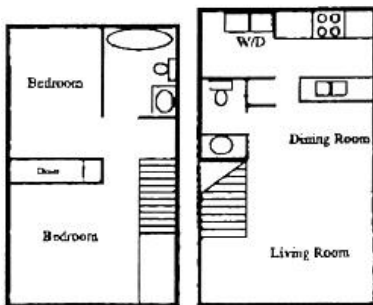

Ridgetop Apartments

Call 931-359-3750

Availability and Pricing

Floor Plan 1

1 BEDROOM / 1 BATH GARDEN
591 Square Feet

X *This Floor Plan is..*
UNAVAILABLE

1 bedroom 1 bath
\$505 - \$530

(Prices and availability subject to change.)

Floor Plan 2

2 BEDROOM / 1 BATH GARDEN
912 Square Feet

X *This Floor Plan is..*
UNAVAILABLE

2 bedrooms 1 bath
\$645 - \$670

(Prices and availability subject to change.)

Ridgetop Apartments

Call 931-359-3750

Availability and Pricing

Floor Plan 3

2 BEDROOM / 1.5 BATH TOWNHOUSE
967 Square Feet

X This Floor Plan is..
UNAVAILABLE

2 bedrooms 1.5 bath
\$695 - \$720

(Prices and availability subject to change.)

Floor Plan 4

3 BEDROOM / 2.5 BATH TOWNHOUSE
1,225 Square Feet

X This Floor Plan is..
UNAVAILABLE

3 bedrooms 2.5 bath
\$805 - \$830

(Prices and availability subject to change.)